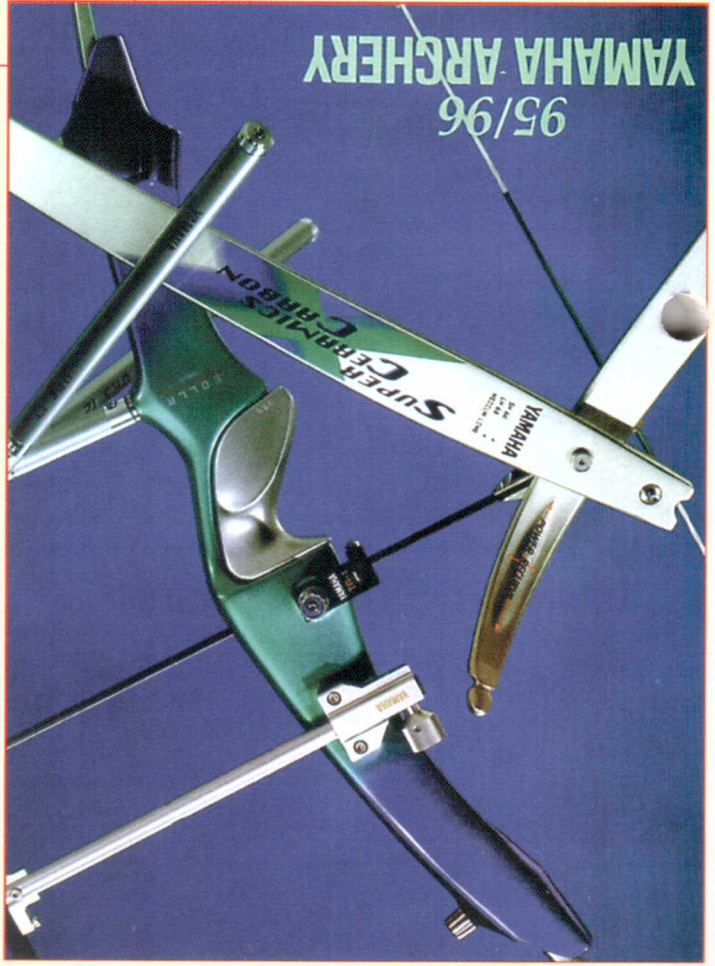

PRICES - EOLLA BOWS

1. **HANDLES**
2. YB15H Standard colour handle £251.14 (E)
   - YB16H 2 tone colour handle £289.78 (E)
   - YB14H 3 colour handle £302.66 (E)
   - Multi-colour handles to special order £POA (E)
3. **LIMBS**
4. YB15(96) Superfeel Standard £462.00 (E)
   - YB17(96) Superfeel Ceramics £546.00 (E)

These are new, deep string groove limbs with tuning for alignment on fixing pins.

- YB15A Standard lamina glass limbs £347.74 (E)
- YB16A Carbon graphite limbs £447.77 (E)
- YB17A Ceramics carbon limbs £540.92 (E)