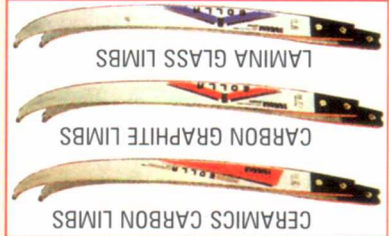

**New Superfeel Advanced Limbs for 1996**

**EOLLA GOLD MEDAL BOW**

The Yamaha bow, three times crowned winner with golds at the Moscow, Los Angeles and Seoul Olympics.

**Master string height:** 64" - 8 1/4, 66" - 8 1/2, 68" - 8 3/4, 70" - 9"  
**Bow weight:** (ceramics carbon) 64"/66": 1.43kg, 68": 1.48kg  
 (lamina-glass) 64"/66": 1.51kg, 66": 1.48kg, 68": 1.53kg  
**Standard equipment:** Draw weight adjusters (3 types), MX grip  
**Left hand** short handle available only

Bow Length	Combination	
	Handle	Limb
64"	Short	Carbon Graphite, Lamina Glass
66"	Medium	Carbon Graphite, Lamina Glass
68"	Long	Carbon Graphite, Lamina Glass
66"/68"	Short	Carbon Graphite, Lamina Glass
68"/70"	Medium	Carbon Graphite, Lamina Glass
70"	Long	Carbon Graphite, Lamina Glass

CERAMICS CARBON LIMBS  
 CARBON GRAPHITE LIMBS  
 LAMINA GLASS LIMBS

**PRICES - EOLLA BOWS**

- HANDLES**
- YB15H Standard colour handle £251.14 (E)
  - YB16H 2 tone colour handle £289.78 (E)
  - YB14H 3 colour handle £302.66 (E)
  - Multi-colour handles to special order £POA (E)
- LIMBS**
- YB15(96) Superfeel Standard £462.00 (E)
  - YB17(96) Superfeel Ceramics £546.00 (E)

**These are new, deep string groove limbs with tuning for alignment on fixing pins.**

- YB15A Standard lamina glass limbs £347.74 (E)
- YB16A Carbon graphite limbs £447.77 (E)
- YB17A Ceramics carbon limbs £540.92 (E)